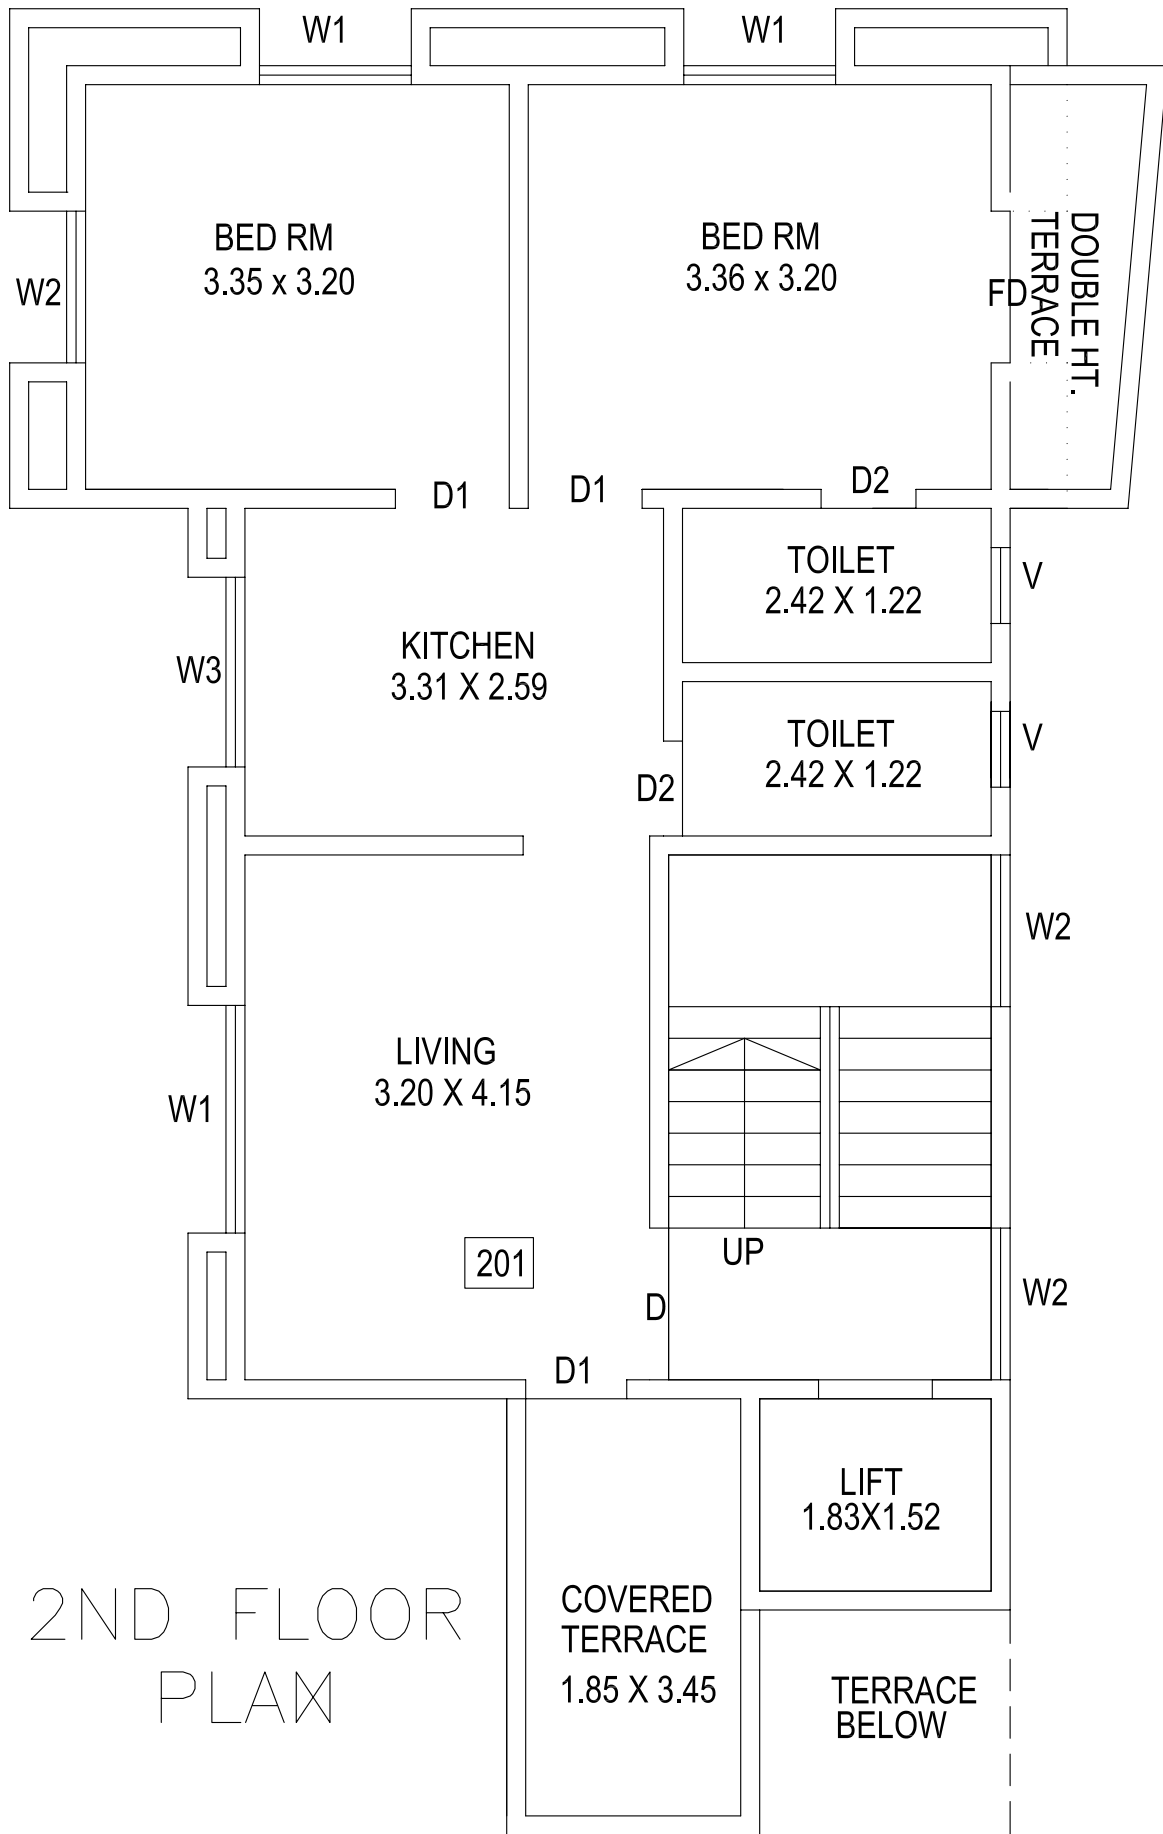

1ST & 3RD  
FLOOR PLAN

2ND FLOOR  
PLAN

4TH FLOOR  
PLAN

Owner :- Eureka Constructions

**"Eureka 1"** Site Add :- Sr. No. 143/2, Baner, Pune.

Architect :- MS Associates