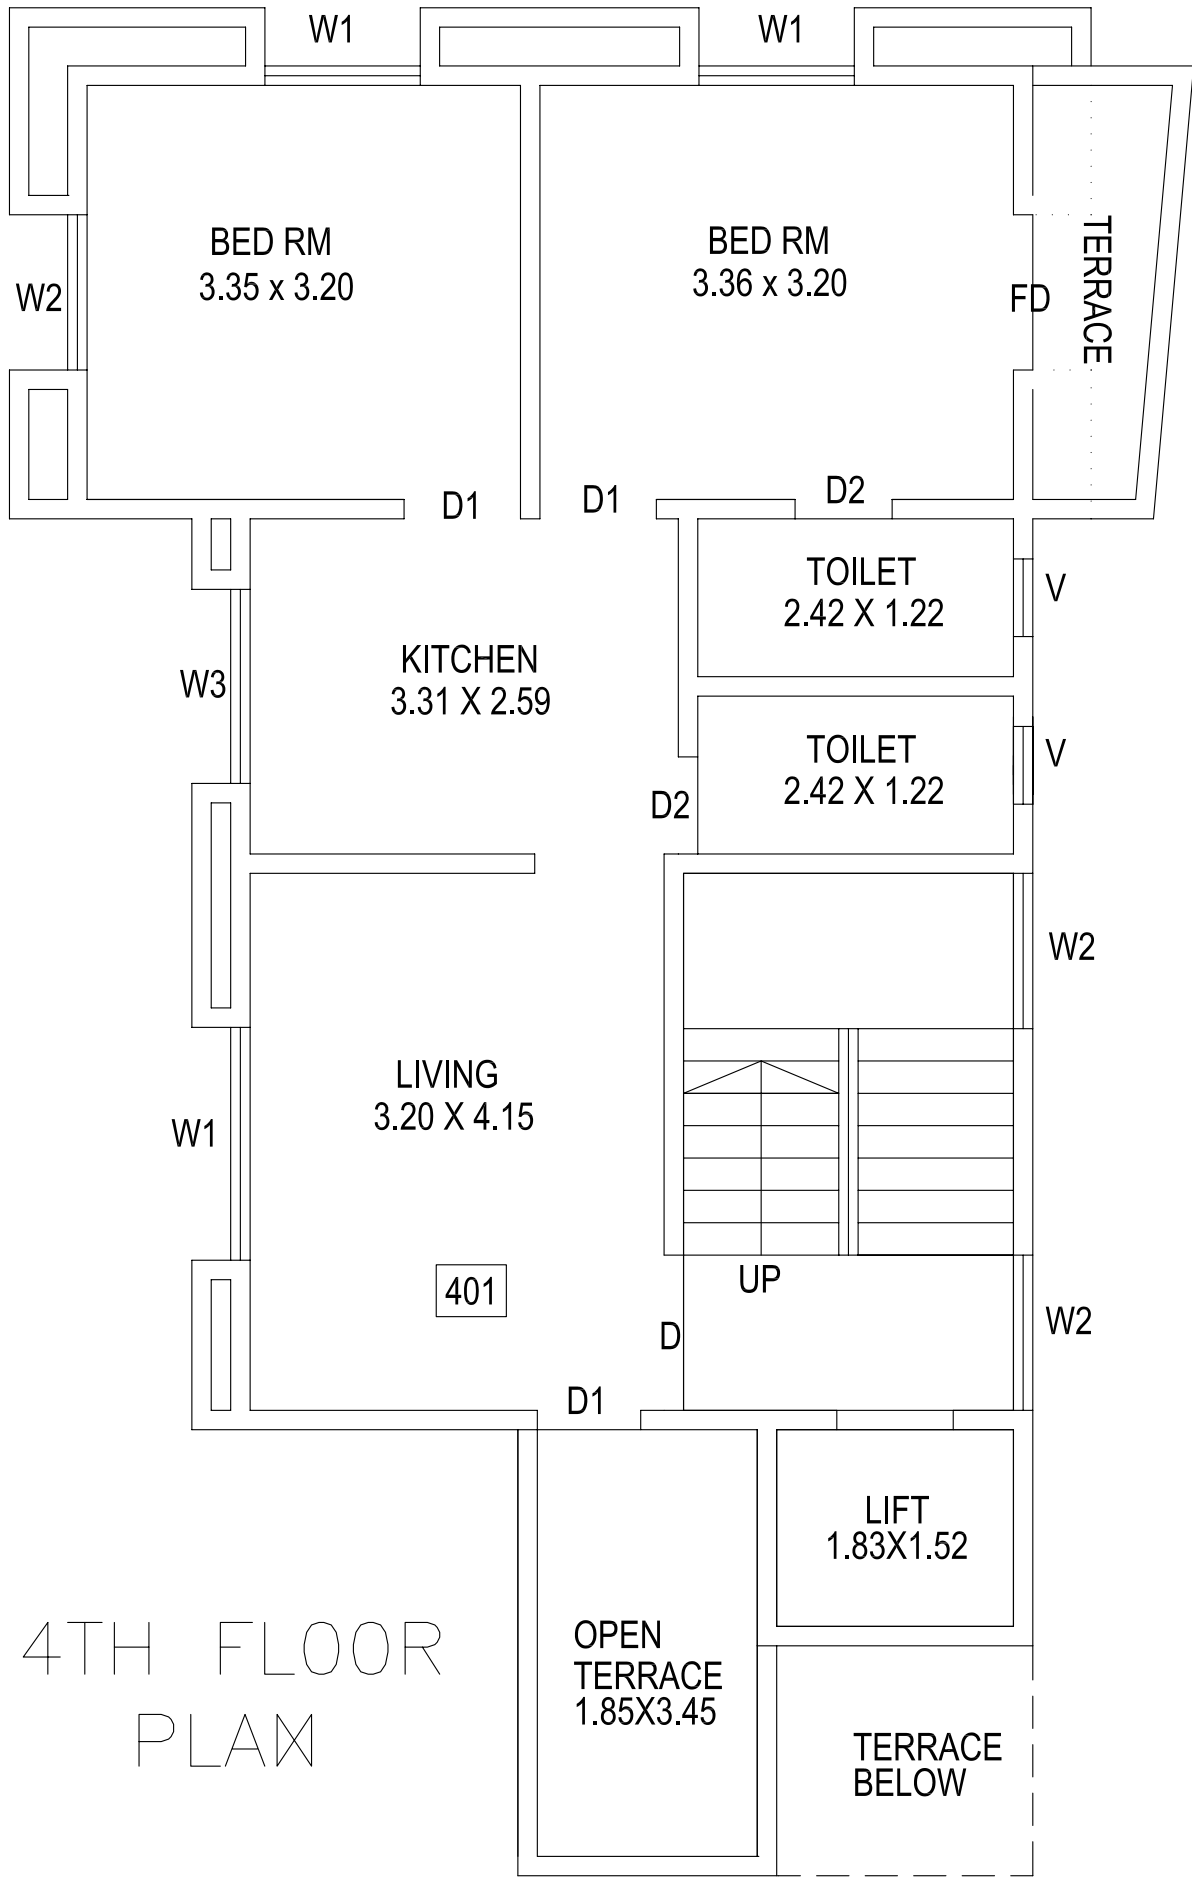

1ST & 3RD  
FLOOR PLAN

2ND FLOOR  
PLAN

4TH FLOOR  
PLAN

Owner :- Eureka Constructions

**"Eureka 1"** Site Add :- Sr. No. 143/2, Baner, Pune.

Architect :- MS Associates