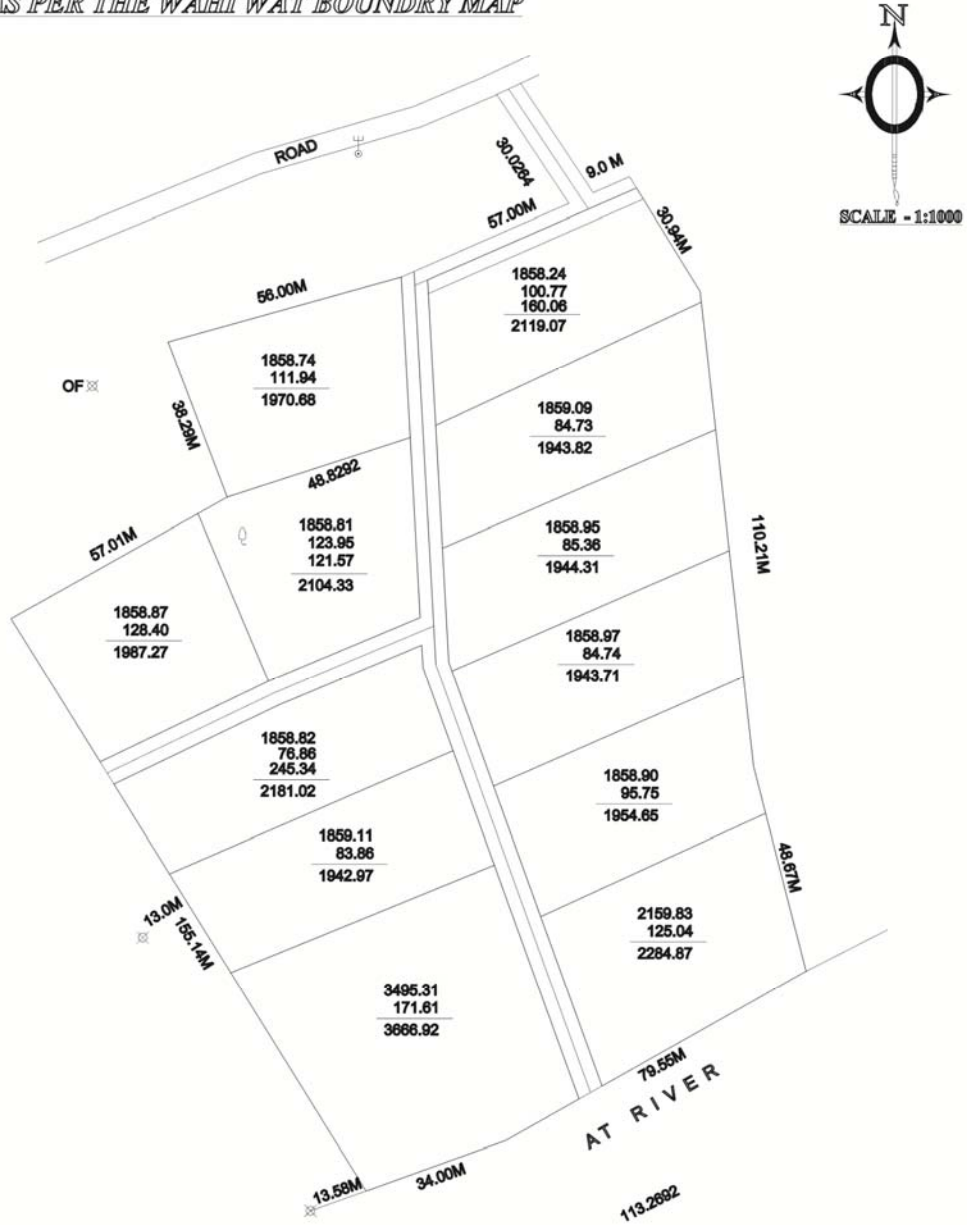

Eureka Farm - Velhe

*AT. VILLAGE KALAD)
TAL. - VELHE DIST. -PUNE,
AS PER THE WAHI WAT BOUNDRY MAP*

CLINT :	Mr.
TITLE :	AT VILLAGE KALAD GAT NO. TAL - VELHE, DIST - PUNE.
SURVEYED BY :	S.M. ASSOCIATES MALI ALI,TALEGAON- DABHADE TAL. MAVAL DIST-PUNE MOB-9890426219 9423229384
SCALE 1:1000	DATE : 29/04/2010.